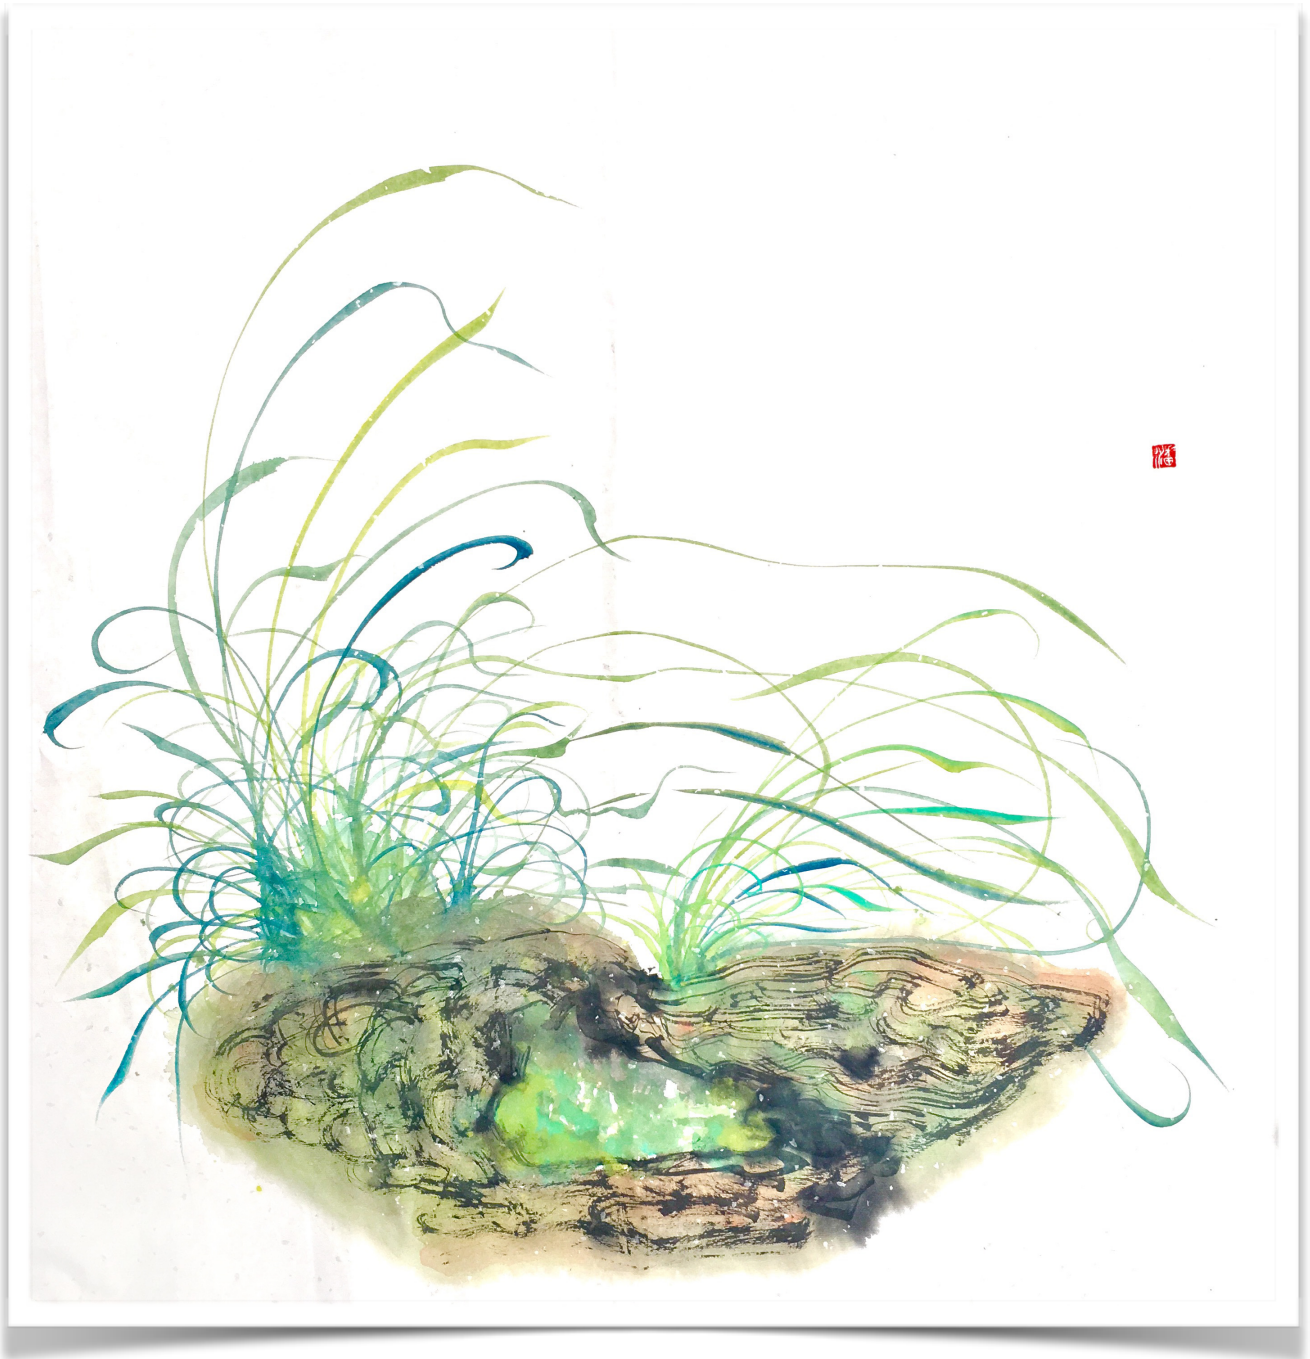

# Poon Kan Chi 's Selected Group Exhibition

2018 July Expo Beijing National Convention Centre  
Beijing, China

青苔系列 01 \_68x68cm \_纸本設色\_潘東芝\_2017  
Moss 01\_InkOnPaper\_PoonKanChi

青苔系列 02\_68x68cm\_纸本设色\_潘秉芝\_2017  
Moss 02\_InkOnPaper\_PoonKanChi\_