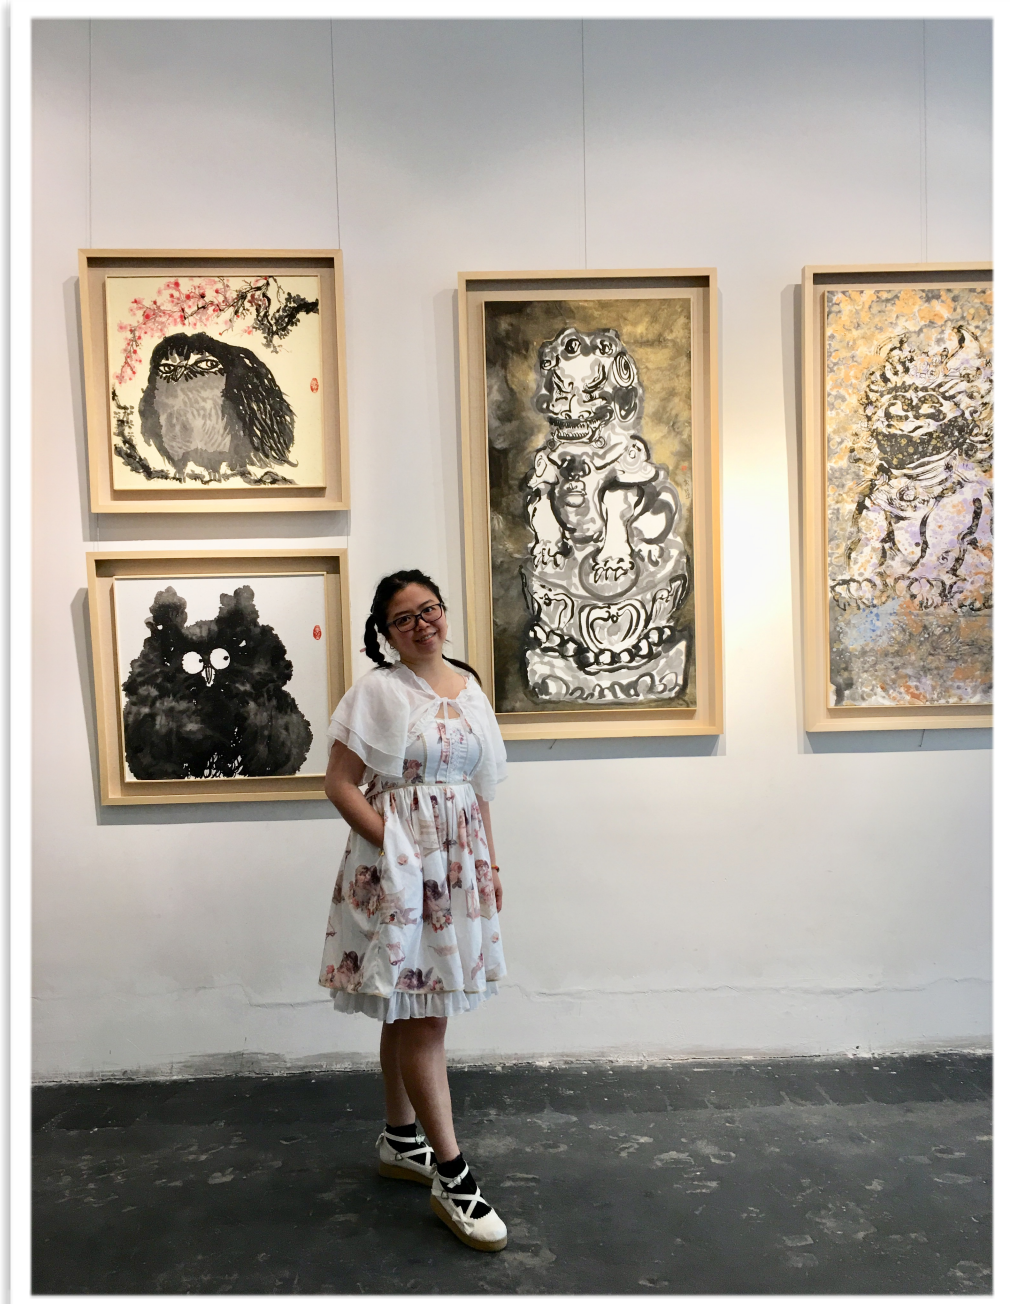

何庆源潘栗芝双个展在HOPOFI | X +

sohu.com/a/230973227_653045

搜狐 | 新闻 | 体育 | 汽车 | 房产 | 旅游 | 教育 | 时尚 | 科技 | 财经 | 娱乐 | 更多 | 无障碍 | 登录

评论

分享

微信分享

新浪微博

QQ空间

复制链接

24小时热文

- 本土新增166+41 河南这地全县临时封闭管理 574万 阅读
- 太惊艳！这些身材与美貌并存的美女，真让人心动 140万 阅读
- 97阳性！天津出现6起家庭聚集性疫情 775万 阅读
- “一口牙等于一辆宝马”将成为历史？种植牙集采来了！ 322万 阅读
- 中央巡视组查“老虎”时，有人竟进宫索贿 728万 阅读

电子智能化贸易 欧米茄手表的价格 爱克打打印机出租

昌平区独栋别墅

艺术家潘栗芝及其作品

返回首页

用户登录