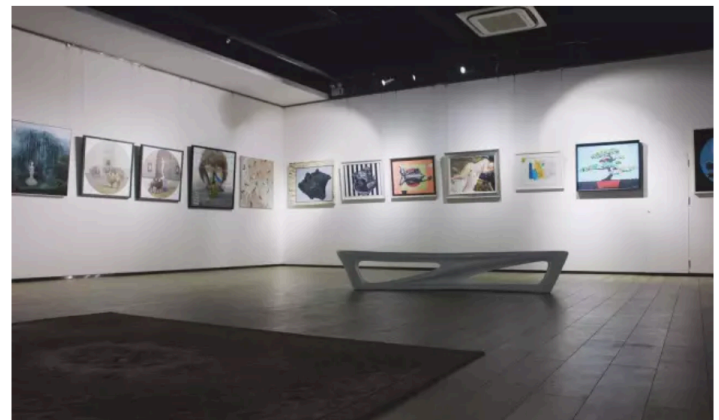

PoonKanChi artwork
Butterfly2_InkOnPaper_138x69cm_2016_
花蝴蝶2_纸本设色_138x69cm_2016_潘秉芝