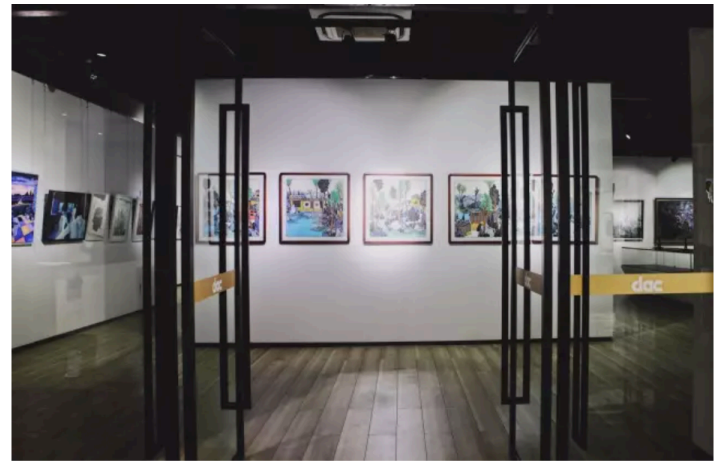

PoonKanChi artwork
Butterfly2_InkOnPaper_138x69cm_2016_
花蝴蝶2_纸本设色_138x69cm_2016_潘秉芝